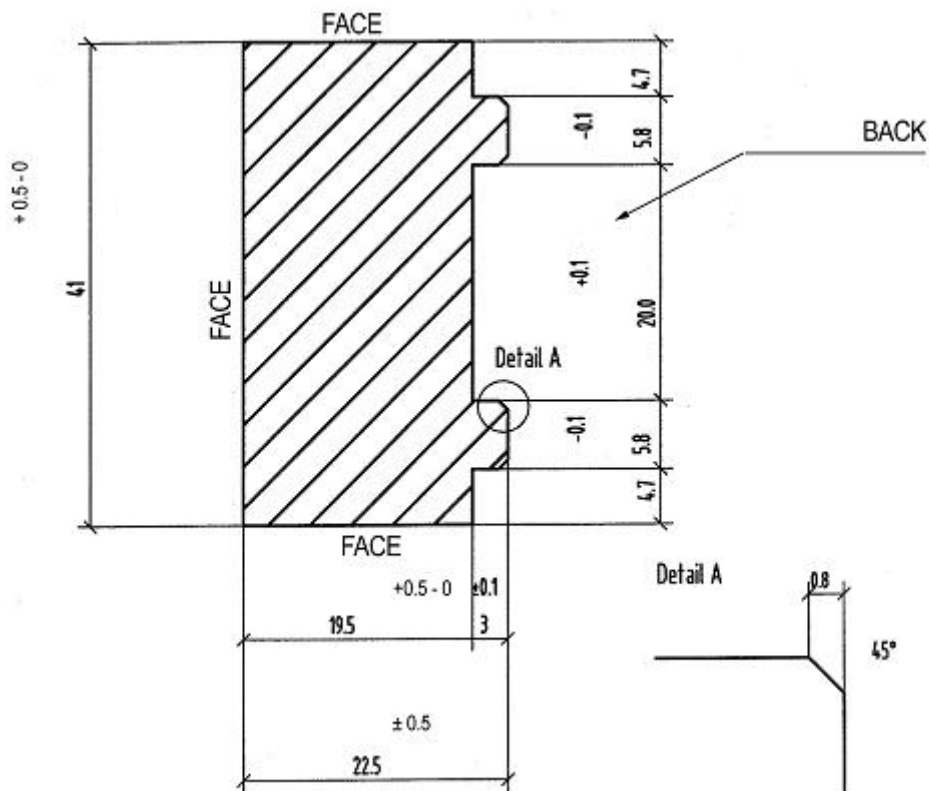

Inquiry No. 8218

Commodities : Door component

Article No. : A74

Species : Yellow Birch White color or White Birch

Size : 22.5 mm x 41mm x 2060 mm

Tolerance : Thickness ± 0.5 mm
Width $-0/+0.5$ mm
Length ± 1.0 mm

Quality : A-grade, 3 Faces clear meaning, no discoloration
no knots. On the back side some live
knots and discoloration are allowed.

Moisture : MC max 7-9%

Quantity : monthly one Container /Truck

Destination : A-4912 Neuhafen im Innkreis
Gobrechtsham 101
Austria